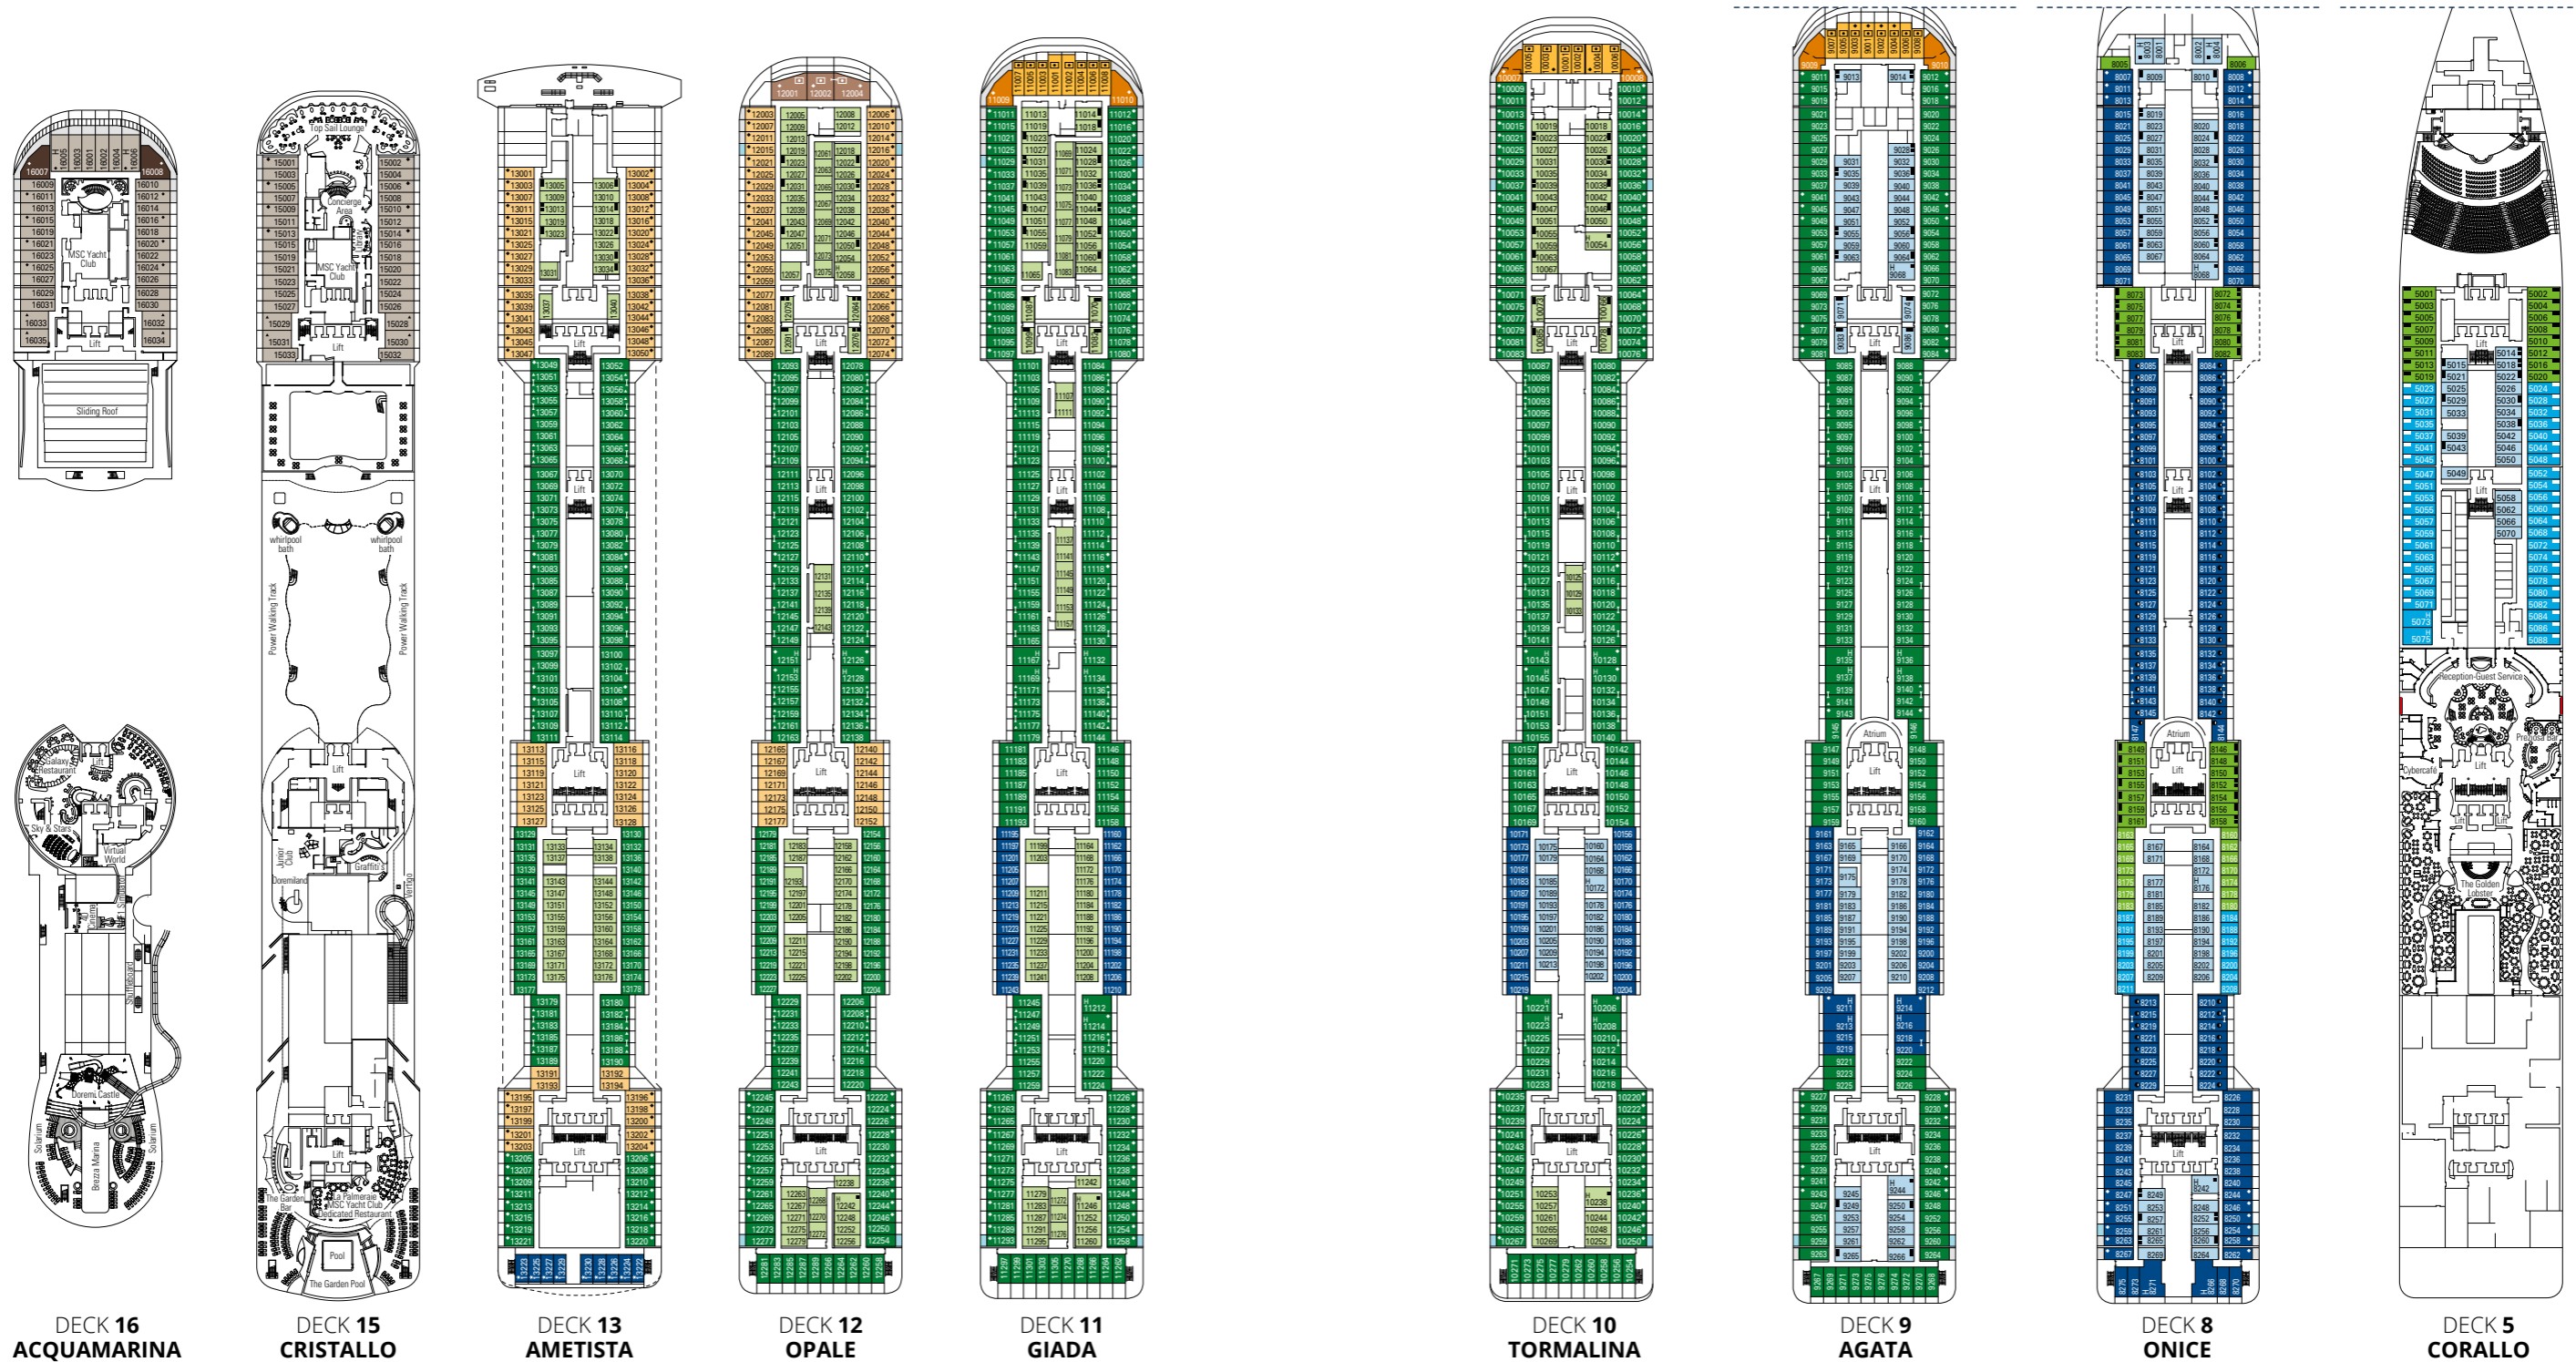

MSC Preziosa

Use the deck plans to select your ideal cabin.
Choose the deck you wish then use the colours to identify the category of accommodation you desire.

Cabins 1751 | Guests 4345

Cabin Categories and Experiences.

BELLA EXPERIENCE

- Interior
- Ocean View
- Balcony

FANTASTICA EXPERIENCE

- Interior
- Ocean View
- Balcony
- Family Cabins*

AUREA EXPERIENCE

- Balcony
- Suite*
- Suite

MSC YACHT CLUB

- Deluxe Suite
- Executive & Family Suite*
- Royal Suite

LEGEND

- ▲ Sofa bed
- ◆ Double sofa bed
- 3rd bed is a pullman bed
- 3rd and 4th beds are pullman beds
- ↔ Connecting Cabins
- ☐ Cabins with panoramic sealed window
- H Cabins for guests with disabilities or reduced mobility
- ★ Juliet balcony (non-walkable area)
- Cabins with partial view
- Balcony with metal balustrade
- Balcony with half glass half metal balustrade

*The ship offers many family cabins which are the combination of 2 connected cabins. Please contact your travel agent for all the available options.
All cabins have one double bed convertible to two single beds.
3rd and 4th beds available in all categories.
Sealed panoramic window.